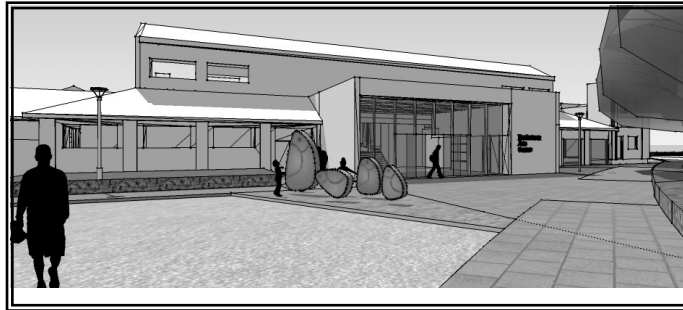

All Productions are performed at
Bankstown Arts Centre
Cnr Dale and Olympic Parades,
Bankstown

For Bookings and
Information Phone Stephen
on
9676 1191